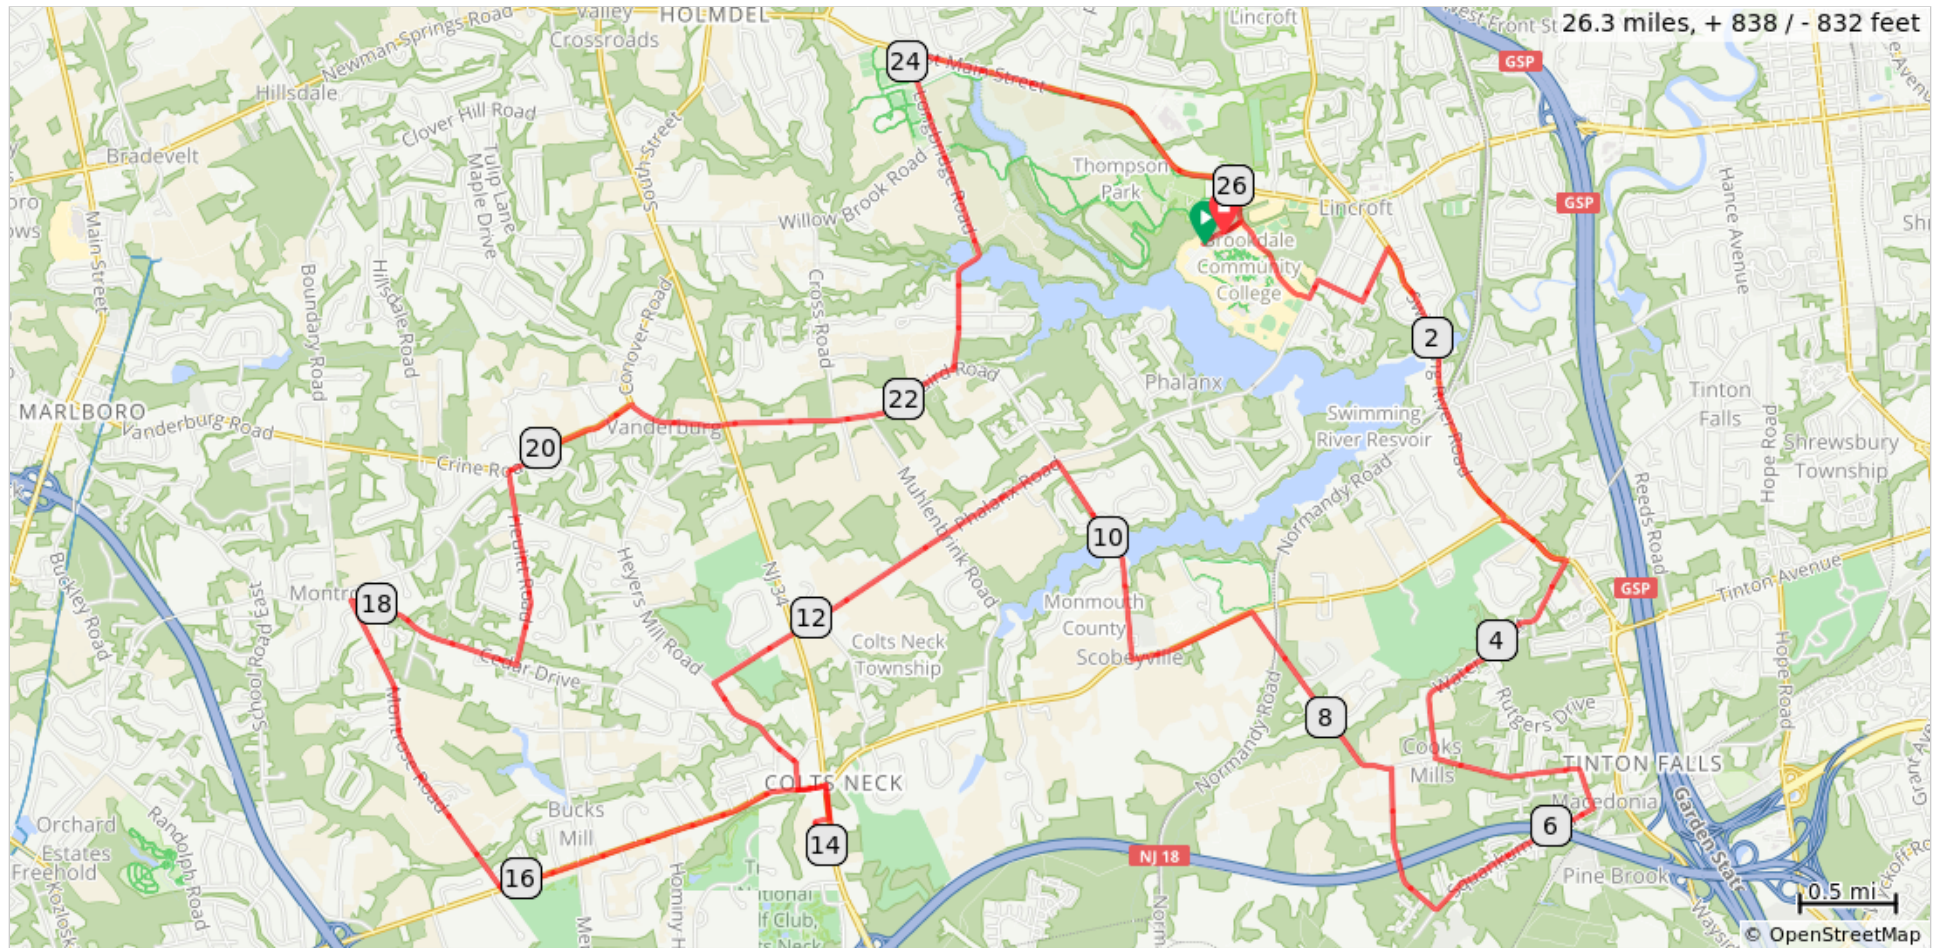

# BCC to Delicious Orchards 26

BCC to Delicious Orchards 26

Dist	Prev	Type	Note
0.0	0.0	📍	Start of route
0.2	0.2	➔	R onto Campus Dr
0.8	0.5	➡	L onto Phalanx Rd
0.9	0.1	➔	R onto Laurel Ave
1.1	0.3	➡	L onto Pine St
1.5	0.3	➔	R onto Swimming River Rd
3.0	1.6	➡	L onto County Rd 537 E
3.4	0.4	➔	R onto Water St
4.8	1.4	➡	L onto Hockhockson Rd
5.8	1.0	➔	R onto Squankum Rd
6.7	1.0	➔	Bear R onto Obre Rd
7.6	0.8	➡	L onto Hockhockson Rd
8.7	1.1	➡	L onto County Rd 537 W

8.7 miles. +216/-196 feet

Dist	Prev	Type	Note
9.4	0.7	➔	R onto Laird Rd
10.5	1.1	➡	L onto Phalanx Rd
12.1	1.6	⬆	Continue onto Flock Rd
12.6	0.5	➡	L onto Heyers Mill Rd
13.4	0.7	➡	L onto County Rd 537 E
13.5	0.1	➔	R onto NJ-34 S
13.7	0.2	➔	R into Delicious Orchards
14.0	0.3	➡	L onto NJ-34 N
14.3	0.3	➡	L onto County Rd 537 W
16.1	1.8	➔	R onto Montrose Rd
17.8	1.7	➔	R onto Cedar Dr
18.8	0.9	➡	L onto Heulitt Rd
19.8	1.0	➔	R onto Crine Rd

11.1 miles. +411/-347 feet

Dist	Prev	Type	Note
20.5	0.7	➔	R onto Conover Rd
21.0	0.5	⬆	Continue onto Laird Rd
22.3	1.3	➡	L onto Longbridge Rd
24.1	1.8	➔	R onto County Rd 520/Main St
25.9	1.9	➔	Bear R into BCC
26.2	0.2	➔	R onto Museum Dr
26.3	0.1	📍	End of route

6.5 miles. +193/-220 feet