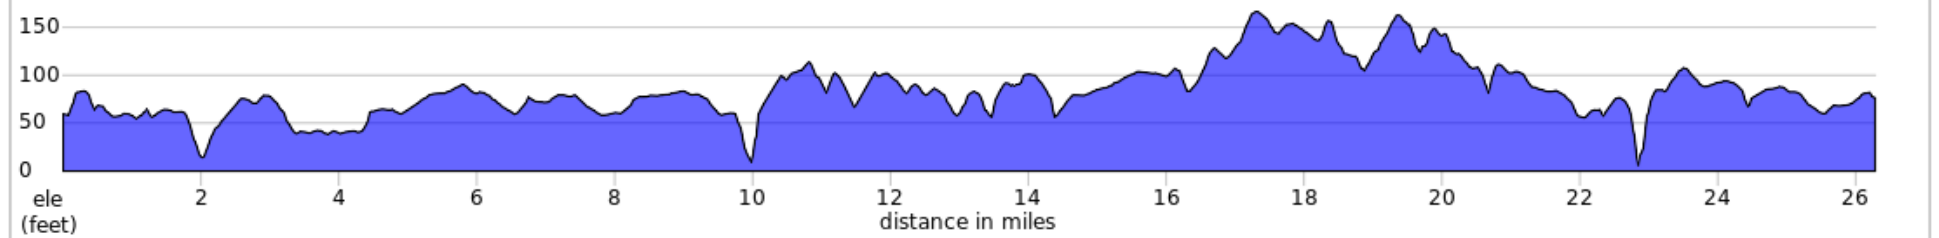

# BCC to Delicious Orchards 26

BCC to Delicious Orchards 26

Dist	Prev	Type	Note
0.0	0.0	📍	Start of route
0.2	0.2	➔	R onto Campus Dr
0.8	0.5	➡	L onto Phalanx Rd
0.9	0.1	➔	R onto Laurel Ave
1.1	0.3	➡	L onto Pine St
1.5	0.3	➔	R onto Swimming River Rd
3.0	1.6	➡	L onto County Rd 537 E
3.4	0.4	➔	R onto Water St
4.8	1.4	➡	L onto Hockhockson Rd
5.8	1.0	➔	R onto Squankum Rd
6.7	1.0	➔	Bear R onto Obre Rd
7.6	0.8	➡	L onto Hockhockson Rd
8.7	1.1	➡	L onto County Rd 537 W

8.7 miles. +216/-196 feet

Dist	Prev	Type	Note
9.4	0.7	➔	R onto Laird Rd
10.5	1.1	➡	L onto Phalanx Rd
12.1	1.6	⬆	Continue onto Flock Rd
12.6	0.5	➡	L onto Heyers Mill Rd
13.4	0.7	➡	L onto County Rd 537 E
13.5	0.1	➔	R onto NJ-34 S
13.7	0.2	➔	R into Delicious Orchards
14.0	0.3	➡	L onto NJ-34 N
14.3	0.3	➡	L onto County Rd 537 W
16.1	1.8	➔	R onto Montrose Rd
17.8	1.7	➔	R onto Cedar Dr
18.8	0.9	➡	L onto Heulitt Rd
19.8	1.0	➔	R onto Crine Rd

11.1 miles. +411/-347 feet

Dist	Prev	Type	Note
20.5	0.7	➔	R onto Conover Rd
21.0	0.5	⬆	Continue onto Laird Rd
22.3	1.3	➡	L onto Longbridge Rd
24.1	1.8	➔	R onto County Rd 520/Main St
25.9	1.9	➔	Bear R into BCC
26.2	0.2	➔	R onto Museum Dr
26.3	0.1	📍	End of route

6.5 miles. +193/-220 feet