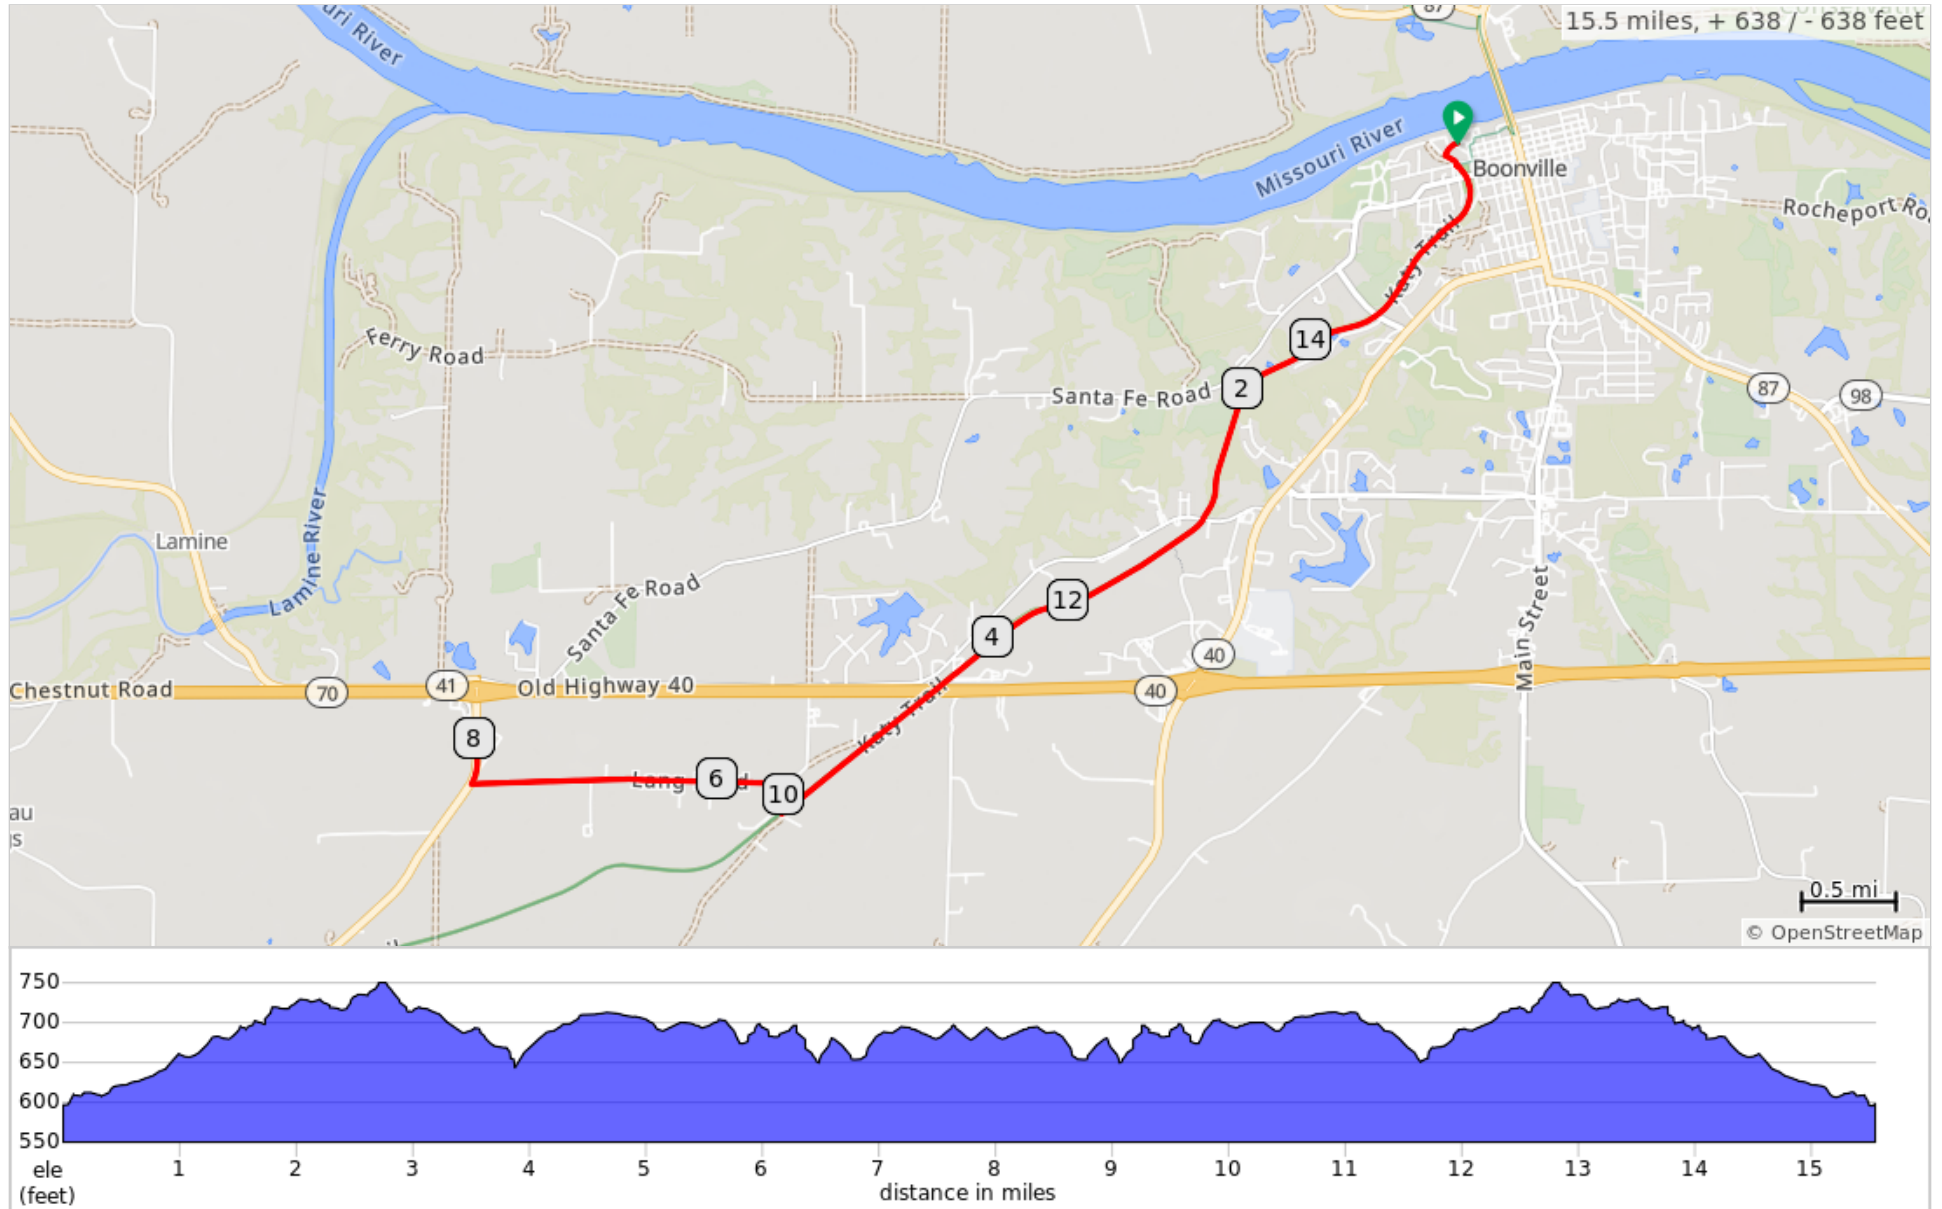

BikeMO 2024 - Katy Trail (5-10-15+ mile options)

BikeMO 2024 - Katy Trail (5-10-15+ mile options)

0.0	📍	Start of route
0.1	←	L onto parking lot drive
0.2	↑	Go straight across the street to enter the Katy Trail
5.4	↘	Sharp R to exit the Katy Trail
5.6	←	L onto Lang Rd
7.3	→	R onto MO-135 N
7.6	←	L into parking lot. SAG STOP near Eagle Stop gas station.
7.7	→	When ready to proceed, turn R to go SOUTH MO-135
8.2	←	L onto Lang Rd
9.9	→	R onto Prairie Lick Rd
10.1	↙	Sharp eft onto Katy Trail
15.4	↑	Go straight across the street to enter the Casino Parking Lot.
15.5	📍	End of route

15.5 miles. +643/-643 feet