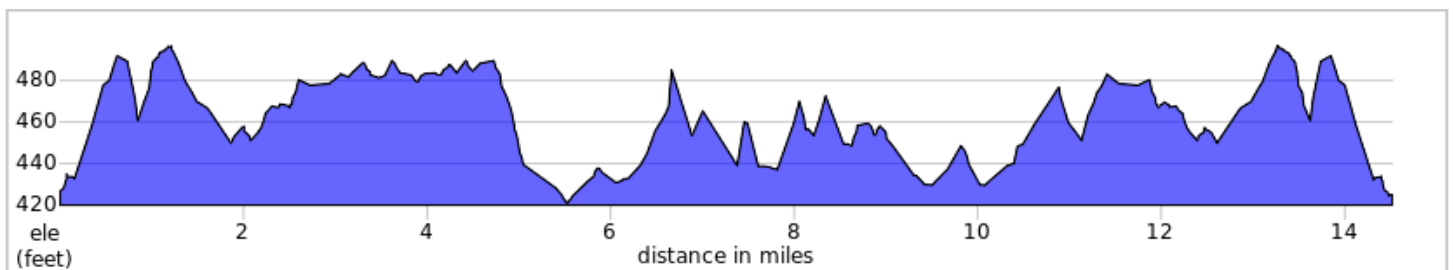

# Great Pumpkin Metric 2024 (25K )

Great Pumpkin Metric 14.8 mi (25K) route  
Starts at Vanderburgh Co. 4 H center  
201 E Boonville-New Harmony Rd, Evansville, IN 47725

## Great Pumpkin Metric 2024 (25K )

Num	Dist	Prev	Type	Note	Next
1.	0.1	0.0	←	L onto W Boonville - New Harmony Rd	0.1
2.	0.2	0.1	→	R onto Martin Rd	0.9
3.	1.1	0.9	←	L onto Center St	0.1
4.	1.1	0.1	→	R onto Warner St	0.1
5.	1.2	0.1	←	L onto W Inglefield Rd	0.8
6.	2.0	0.8	→	R onto Darmstadt Rd	0.4
7.	2.4	0.4	←	Slight L to stay on Darmstadt Rd	0.7
8.	3.1	0.7	←	L onto W Baseline Rd	1.4
9.	4.4	1.4	→	R onto Owensville Rd	1.4
10.	5.9	1.4	→	R onto Nisbet Rd	0.3
11.	6.1	0.3	←	Nisbet Rd turns slightly L and becomes Newman Rd	0.5
12.	6.6	0.5	→	Slight R onto Adler Rd	2.3
13.	8.9	2.3	→	R onto Darmstadt Rd	3.6
14.	12.5	3.6	←	L onto W Inglefield Rd	0.8
15.	13.3	0.8	→	R onto Warner St	0.1
16.	13.3	0.1	←	L onto Center St	0.1
17.	13.4	0.1	→	R onto Martin Rd	0.9
18.	14.3	0.9	←	L onto W Boonville - New Harmony Rd	0.1
19.	14.4	0.1	→	R onto Gate 2	0.1
20.	14.5	0.1	📍	End of route	0.0

14.4 miles. +408/-417 feet