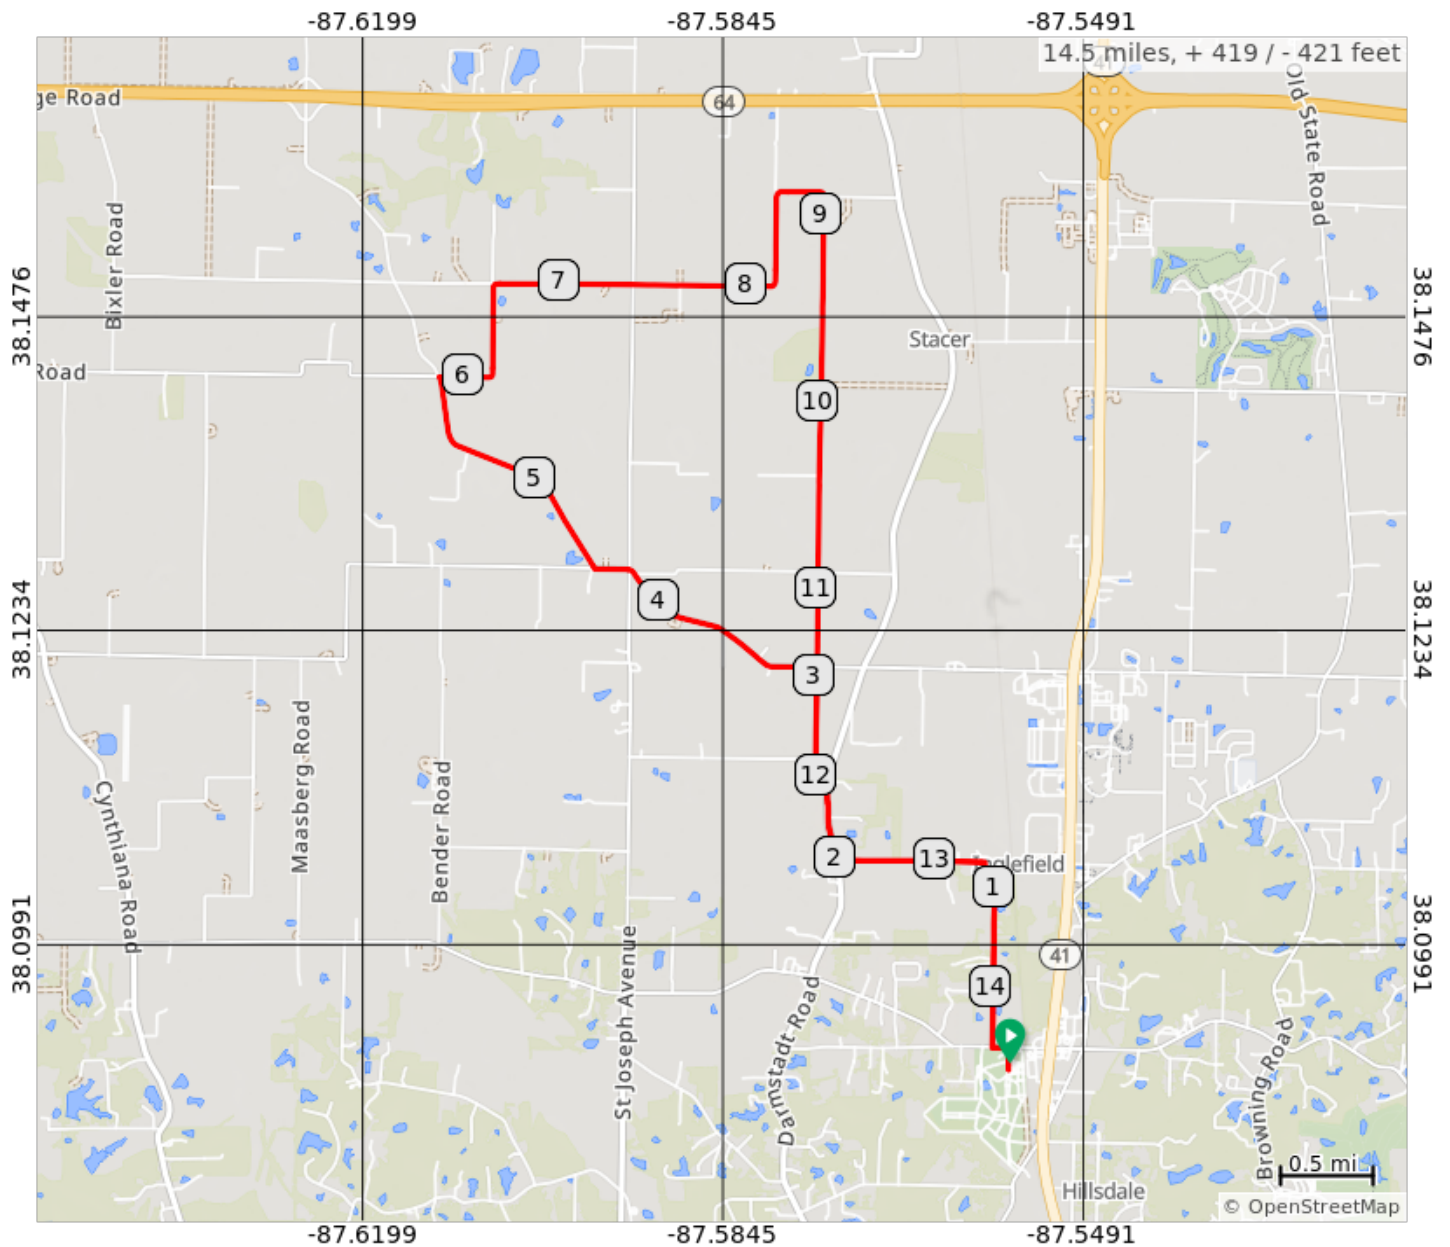

# Great Pumpkin Metric 2024 (25K )

Great Pumpkin Metric 14.8 mi (25K) route  
Starts at Vanderburgh Co. 4 H center  
201 E Boonville-New Harmony Rd, Evansville, IN 47725

## Great Pumpkin Metric 2024 (25K )

Num	Dist	Prev	Type	Note	Next
1.	0.1	0.0	←	L onto W Boonville - New Harmony Rd	0.1
2.	0.2	0.1	→	R onto Martin Rd	0.9
3.	1.1	0.9	←	L onto Center St	0.1
4.	1.1	0.1	→	R onto Warner St	0.1
5.	1.2	0.1	←	L onto W Inglefield Rd	0.8
6.	2.0	0.8	→	R onto Darmstadt Rd	0.4
7.	2.4	0.4	←	Slight L to stay on Darmstadt Rd	0.7
8.	3.1	0.7	←	L onto W Baseline Rd	1.4
9.	4.4	1.4	→	R onto Owensville Rd	1.4
10.	5.9	1.4	→	R onto Nisbet Rd	0.3
11.	6.1	0.3	←	Nisbet Rd turns slightly L and becomes Newman Rd	0.5
12.	6.6	0.5	→	Slight R onto Adler Rd	2.3
13.	8.9	2.3	→	R onto Darmstadt Rd	3.6
14.	12.5	3.6	←	L onto W Inglefield Rd	0.8
15.	13.3	0.8	→	R onto Warner St	0.1
16.	13.3	0.1	←	L onto Center St	0.1
17.	13.4	0.1	→	R onto Martin Rd	0.9
18.	14.3	0.9	←	L onto W Boonville - New Harmony Rd	0.1
19.	14.4	0.1	→	R onto Gate 2	0.1
20.	14.5	0.1	📍	End of route	0.0

14.4 miles. +408/-417 feet